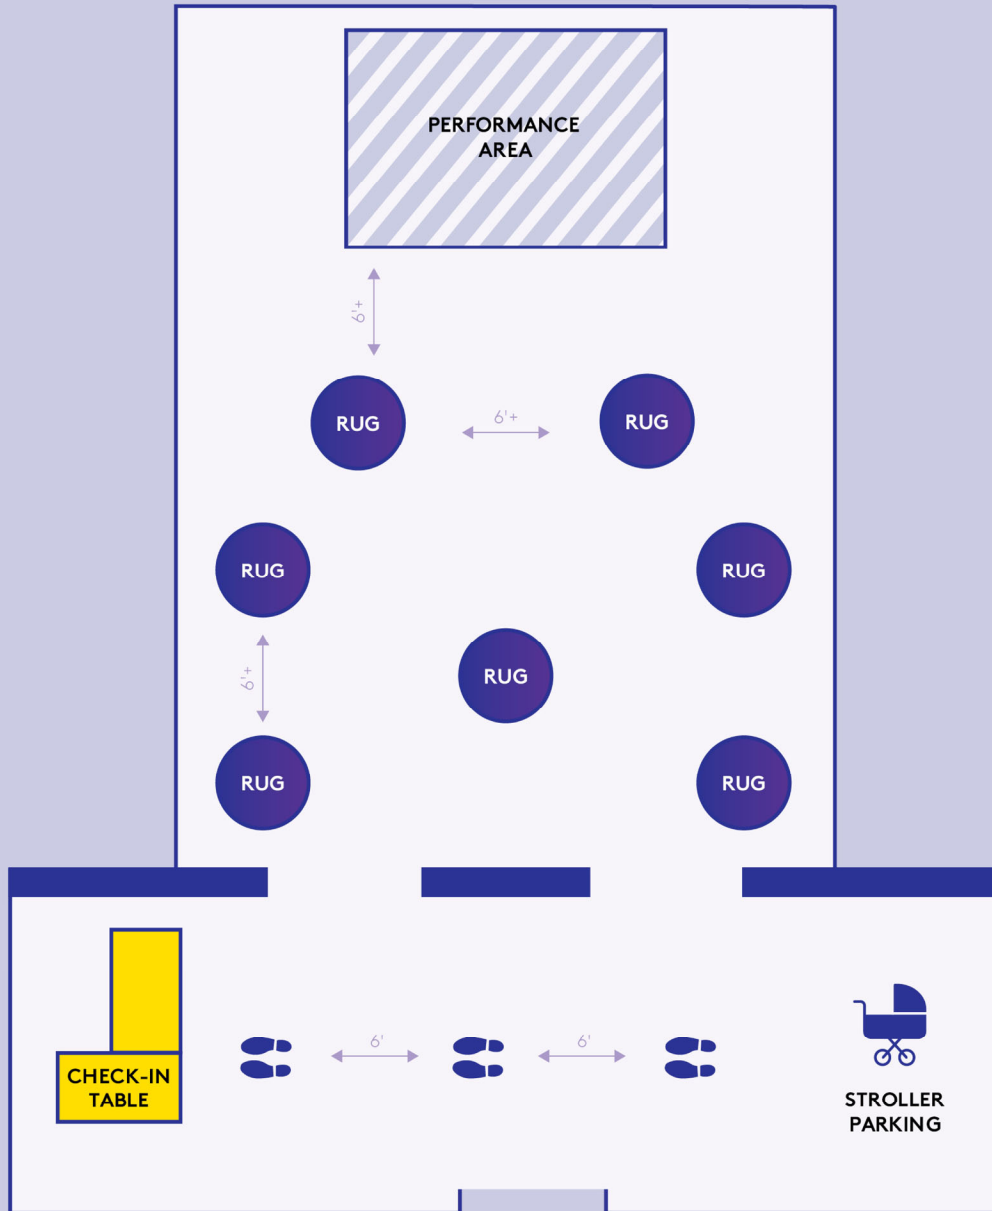

# Performance Setup

\*All rugs are spaced out 6 feet or more from each other and from the performer area