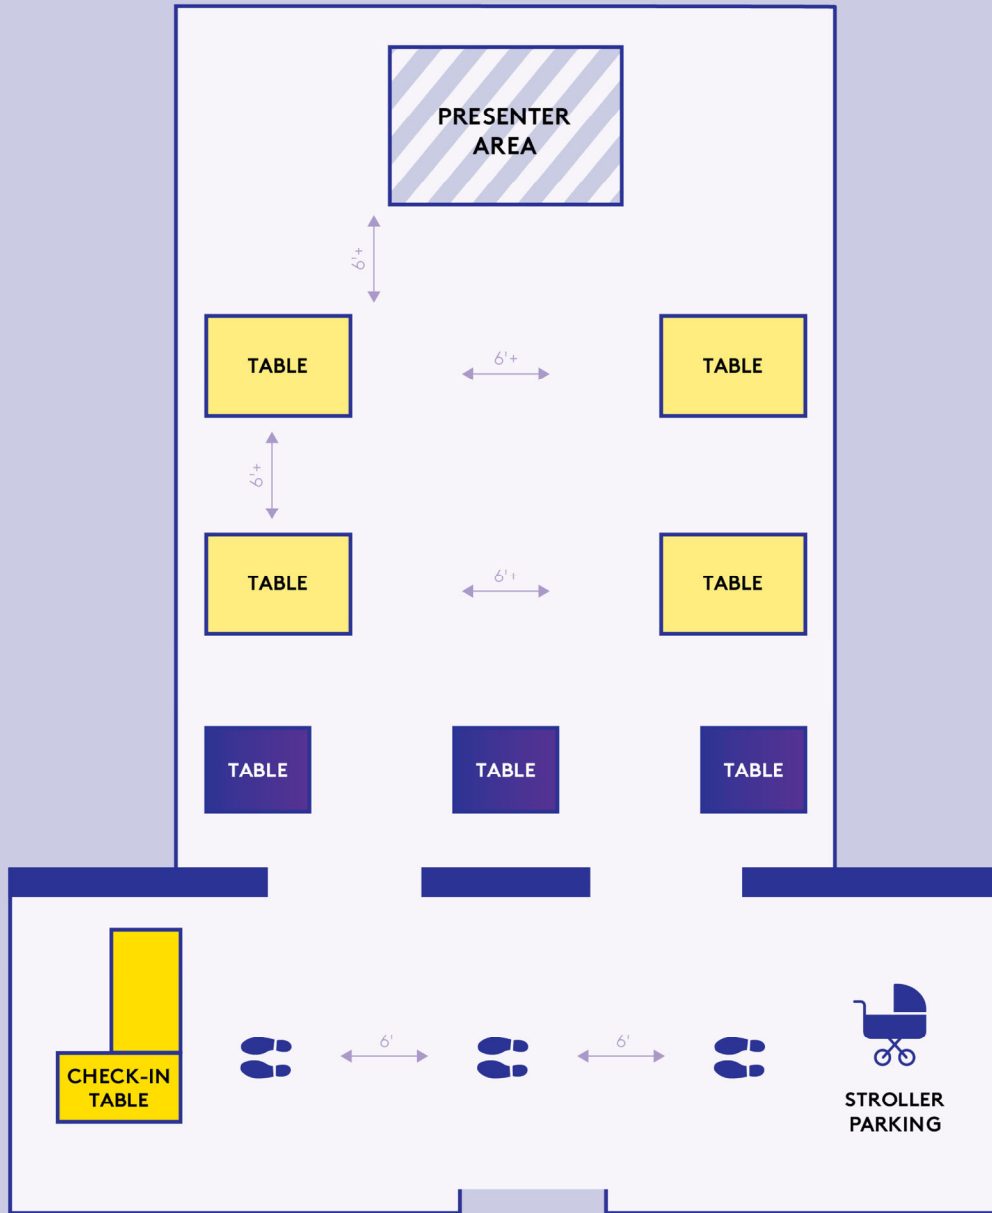

# Craft Setup

\*All tables are spaced out 6 feet or more from each other and from the presenter area

**8' TABLE**  
(seats up to 4 members of one family)

**4' TABLE**  
(seats up to 2 members of one family)